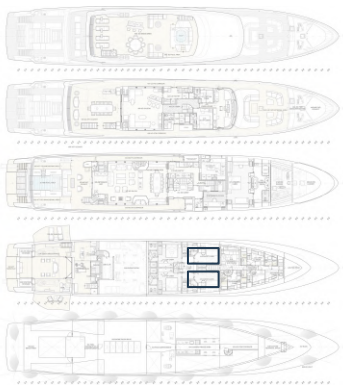

Option C: Two large VIP two-bedroom suites with main double VIP room and Guest twin room.