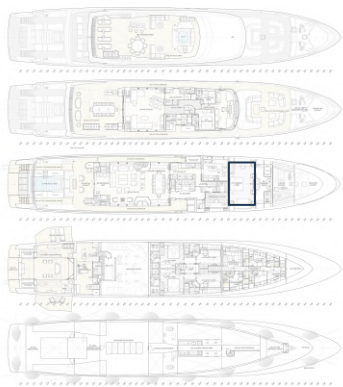

Master cabin