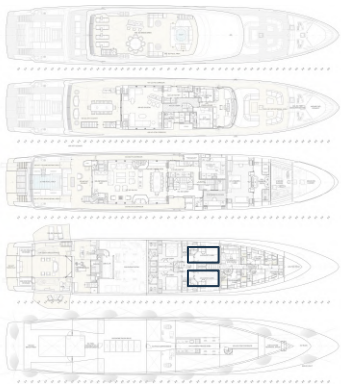

Option B: Two large VIP two-bedroom suites with main double VIP room and Guest double room