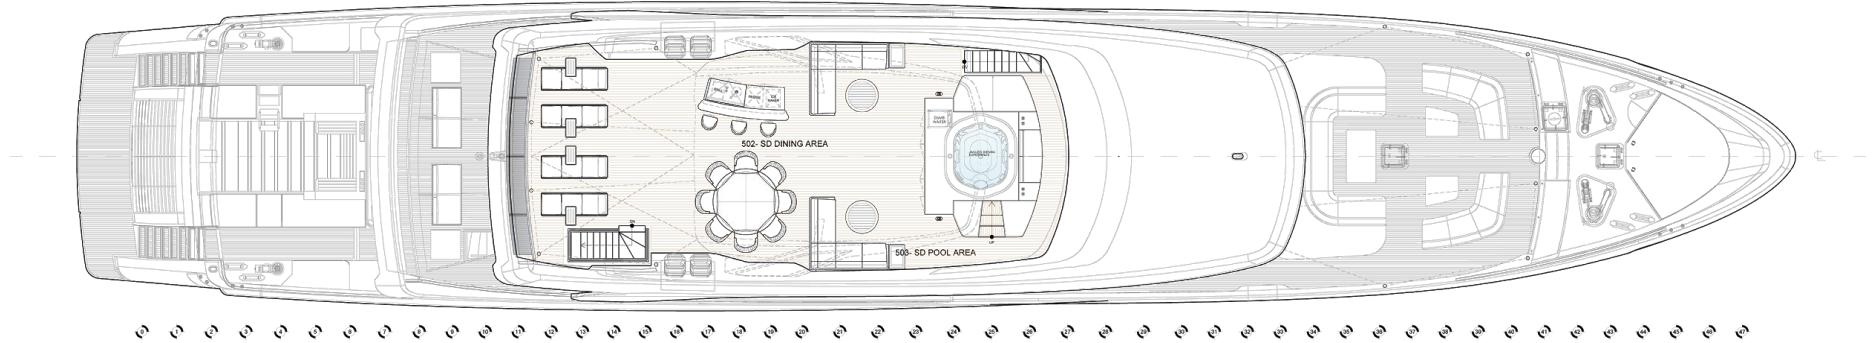

Side view & sun deck