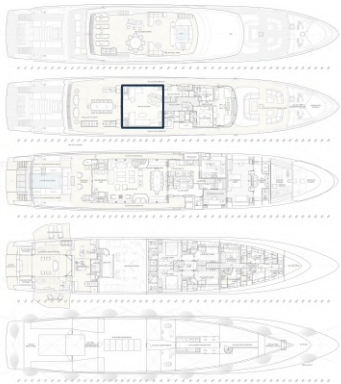

Upper deck salon

The skylounge has a more contemporary feel, with a sleek bar, choice of two seating areas and a large TV screen making it great for entertaining. It adjoins the aft deck seamlessly, where you will enjoy al fresco meals at the full length dining table.