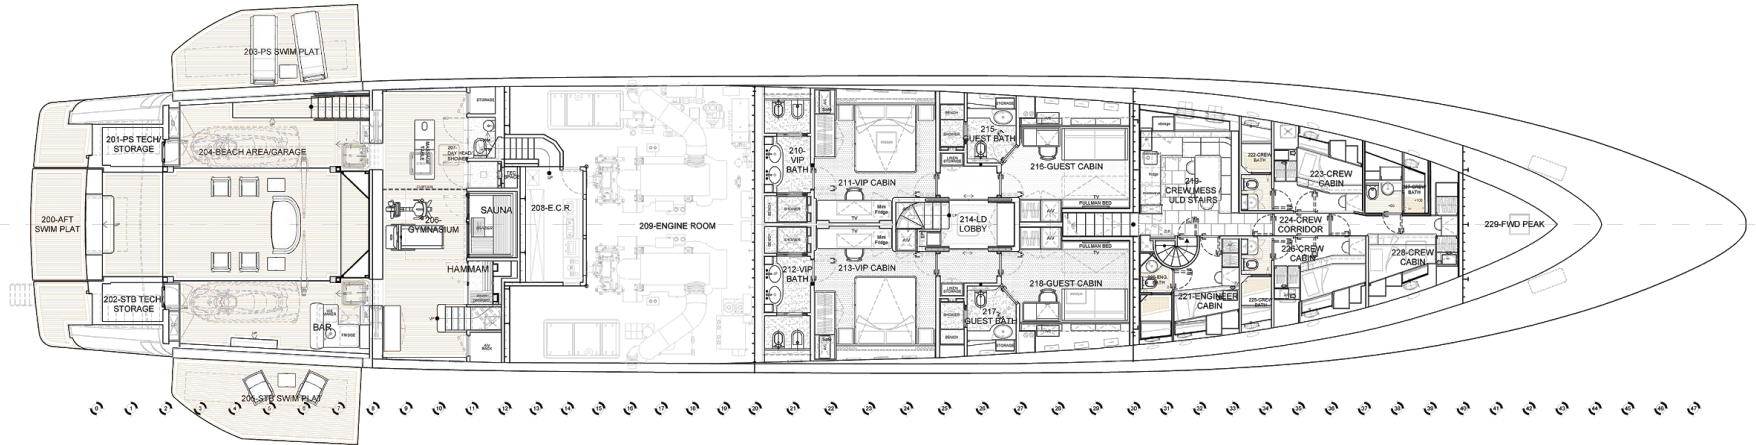

Lower & under lower deck