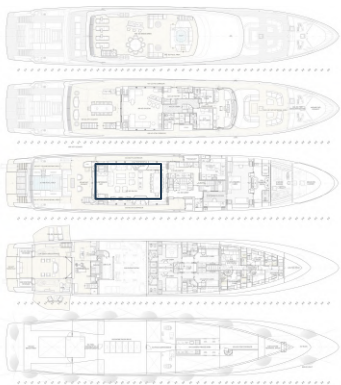

Main deck salon

Lady Lena demonstrates the fine finishes and attention to detail you would expect from a yacht of this high pedigree. Timeless design interiors with rich wood paneling, cream colored soft furnishings and fine art work together to create an opulent inside space. Large windows make the most of the surrounding views and fill the interiors with light.

Her main salon is warm and inviting, with an array of sofas taking centre stage and an intimate seating area with chess set-up to starboard. A formal dining setup can be found further forward, with detailed woodwork evident throughout.