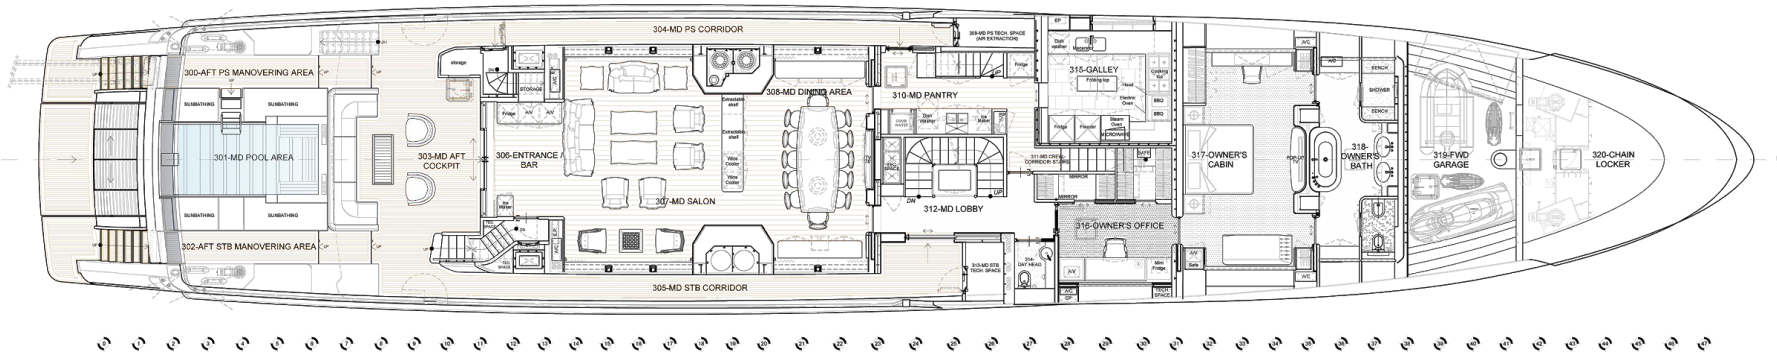

Upper & main decks